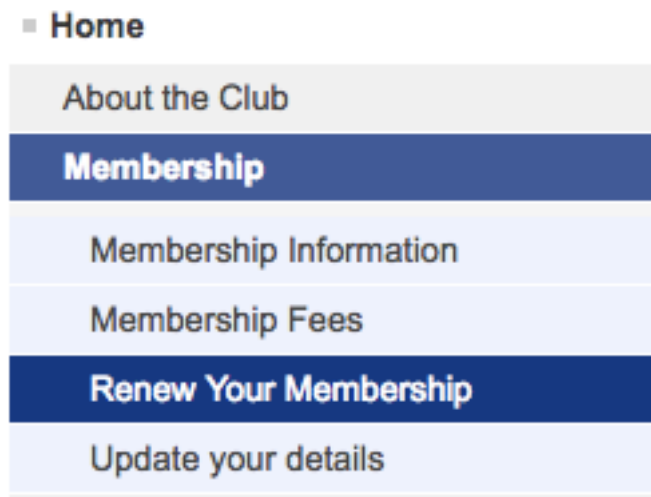

Your Profile Login

Username

Password

Remember me

>Login

[Forgot login?](#)
[Register](#)

3. Navigate to Menu Item >> Membership >> Renew My Membership
[Home](#) ▶ [Membership](#)

4. This takes you the current system membership. It is in green and noted as active until the 31st of December.

Half price, for members of 10 years or more and for instructors/trip leaders who provided more than 5 days of training/leading	🕒 31.12.2015 (22:00:00)	🕒 31.12.2016 (00:00:00)	Active
--	-------------------------------	-------------------------------	--------

Select the text membership to renew.

(note: If you previously purchased a family membership and it shows here please do not renew it here)

Membership: Half price, for members of 10 years or more and for instructors/trip leaders who provided more than 5 days of training/leading Active